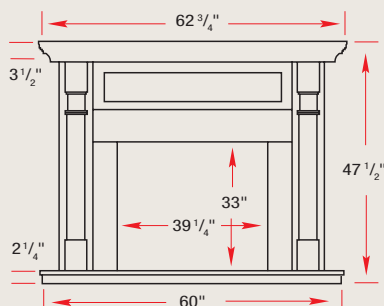

Flat Wall Cabinet Dimensions

Front View