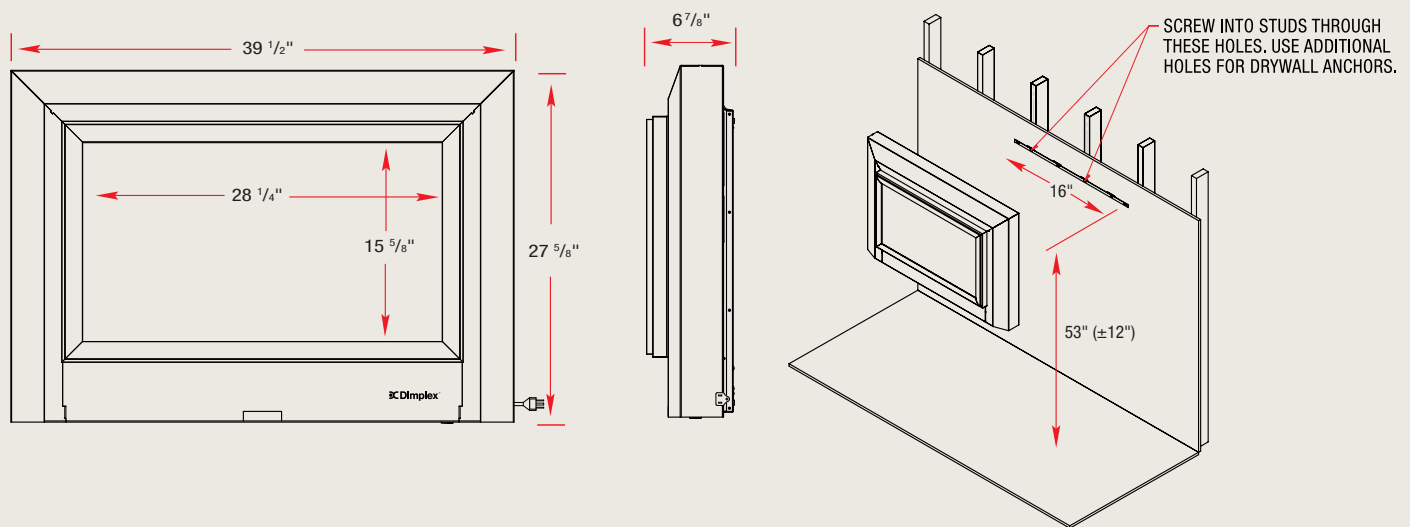

Product Description

- Low-profile, wall-mount design is ideal for any room.
- Similar aspect ratio to flat panel televisions.
- Incredibly lifelike, patented flame technology.
- Glass stays cool to the touch.
- Provides supplemental heat for up to 400 square feet.
- 120-volt plug-in installation.
- Includes on/off remote control.
- Dimensions 39 1/2" W x 27 5/8" H x 6 7/8" D

Specifications

Model	Description	Weight (lb/kg)
EWF-SS	Matte silver finish with brushed aluminum trim.	60 / 27.2

Dimensions

Protected by one or more of the following patents: U.S. Patents: 6,050,011, 6,269,567, 6,190,019, 6,564,485, 5,642,580, 6,615,519, 6,363,636, 6,047,489, 6,718,665, 6,350,498, 6,162,047, 6,385,881, 7,134,229, D514,677, 7,162,820, 7,194,830. Canadian Patents: 2,175,442, 2,310,367, 2,310,073, 2,204,106, 2,310,362, 2,310,414, 2,262,338, 2,321,716, 2,299,927, 105175. Other patents pending. Specifications, finishes and dimensions are subject to change and should be taken as a guide only.