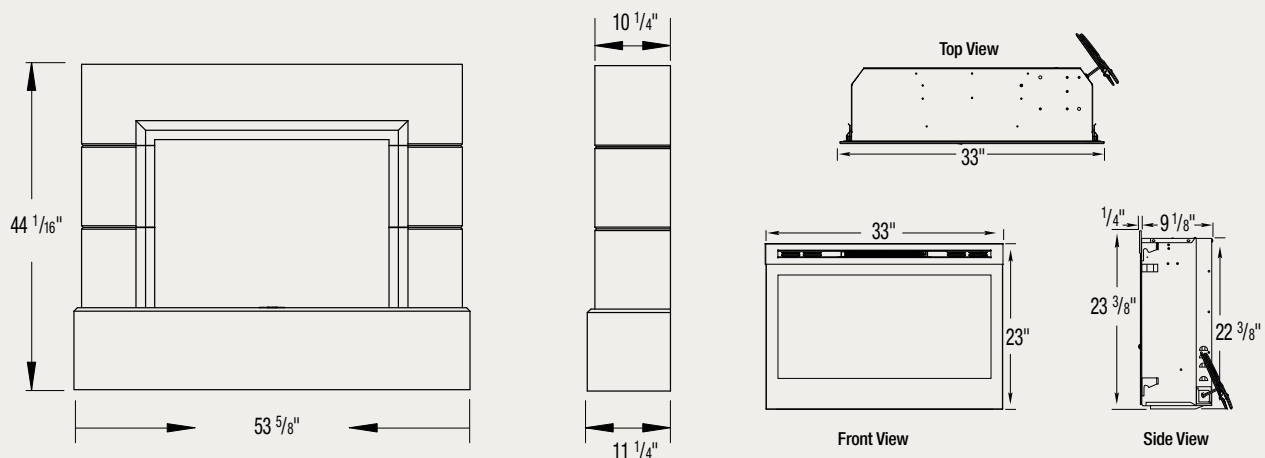

Dimensions

Protected by one or more of the following patents: U.S. Patents: 6,050,011, 6,269,567, 6,190,019, 6,564,485, 5,642,580, 6,615,519, 6,363,636, 6,047,489, 6,718,665, 6,350,498, 6,162,047, 6,385,881, 7,134,229, D514,677, 7,162,820, 7,194,830. Canadian Patents: 2,175,442, 2,310,367, 2,310,073, 2,204,106, 2,310,362, 2,310,414, 2,262,338, 2,321,716, 2,299,927, 105175. Other patents pending.

Specifications, finishes and dimensions are subject to change and should be taken as a guide only.