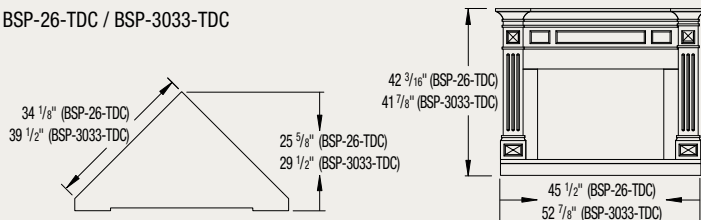

The slim cabinet design (under 12" depth) makes it suitable for any size room.

Baseboard fits flush to cabinet.

Flat wall cabinet with 26" self-trimming electric firebox (DF2608).

This cabinet is specifically rated to support the weight of a flat panel TV.

Baseboard fits flush to cabinet.

Corner cabinet with 33" landscape self-trimming electric firebox (DF3033ST).

BSP-26-TD / BSP-3033-TD

BSP-26-TDC / BSP-3033-TDC

Protected by one or more of the following patents: U.S. Patents: 6,050,011, 6,269,567, 6,190,019, 6,564,485, 5,642,580, 6,615,519, 6,363,636, 6,047,489, 6,718,665, 6,350,498, 6,162,047, 6,385,881, 7,134,229, D514,677, 7,162,820, 7,194,830, 7,457,533, 7,373,743. Canadian Patents: 2,175,442, 2,310,367, 2,310,073, 2,204,106, 2,310,362, 2,310,414, 2,262,338, 2,321,716, 2,299,927, 105175, 2,357,182, 2,379,252. Other patents pending.