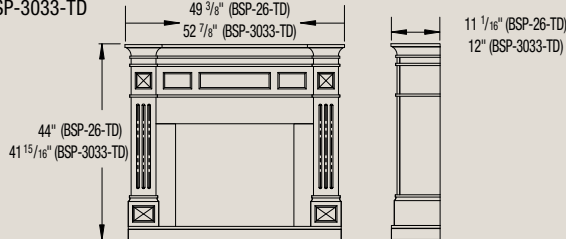

The slim cabinet design (under 12" depth) makes it suitable for any size room.

Baseboard fits flush to cabinet.

Flat wall cabinet with 26" self-trimming electric firebox (DF2608).

This cabinet is specifically rated to support the weight of a flat panel TV.

Baseboard fits flush to cabinet.

Corner cabinet with 33" landscape self-trimming electric firebox (DF3033ST).

BSP-26-TD / BSP-3033-TD

BSP-26-TDC / BSP-3033-TDC

Protected by one or more of the following patents: U.S. Patents: 6,050,011, 6,269,567, 6,190,019, 6,564,485, 5,642,580, 6,615,519, 6,363,636, 6,047,489, 6,718,665, 6,350,498, 6,162,047, 6,385,881, 7,134,229, D514,677, 7,162,820, 7,194,830, 7,457,533, 7,373,743. Canadian Patents: 2,175,442, 2,310,367, 2,310,073, 2,204,106, 2,310,362, 2,310,414, 2,262,338, 2,321,716, 2,299,927, 105175, 2,357,182, 2,379,252. Other patents pending.