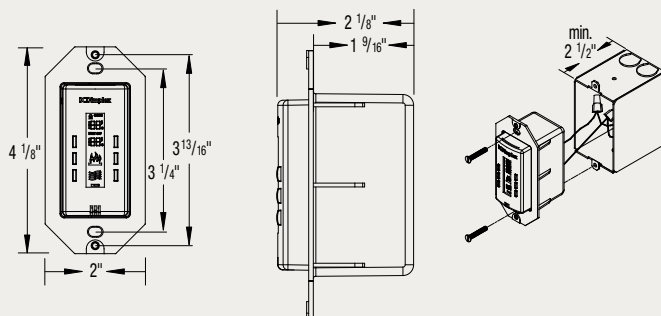

Dimensions

Protected by one or more of the following patents: U.S. Patents: 6,050,011, 6,269,567, 6,190,019, 6,564,485, 5,642,580, 6,615,519, 6,363,636, 6,047,489, 6,718,665, 6,350,498, 6,162,047, 6,385,881, 7,134,229, D514,677, 7,162,820, 7,194,830, 7,457,533, 7,373,743. Canadian Patents: 2,175,442, 2,310,367, 2,310,073, 2,204,106, 2,310,362, 2,310,414, 2,262,338, 2,321,716, 2,299,927, 105175, 2,357,182, 2,379,252. Other patents pending.

Specifications, finishes and dimensions are subject to change and should be taken as a guide only.